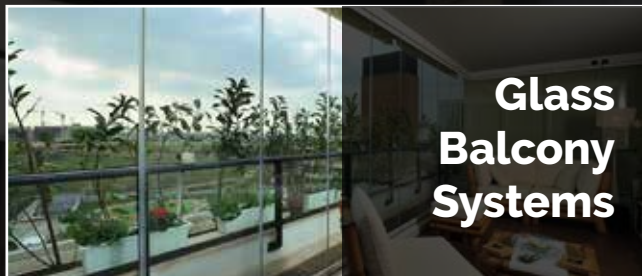

Pergola Awning Systems

It is an ergonomic and functional awning system that can be applied without the need for a building permit, designed as fully automatic opening and closing.

Rolling Roof Systems

Aluminum panels can open the desired angle and provide daylight, ventilation and shading. Open angled panels prevent water in rainy weather while ventilating the interior. All kinds of interior lighting and heating systems can be applied to the ceiling.