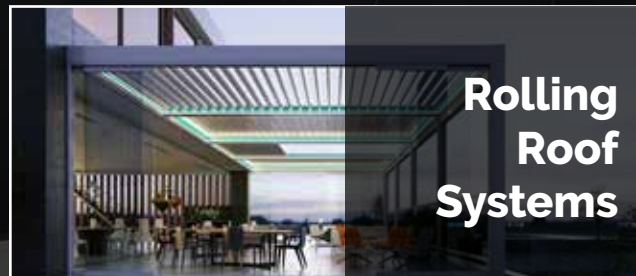

Pergola Awning Systems

It is an ergonomic and functional awning system that can be applied without the need for a building permit, designed as fully automatic opening and closing.

Rolling Roof Systems

Aluminum panels can open the desired angle and provide daylight, ventilation and shading. Open angled panels prevent water in rainy weather while ventilating the interior. All kinds of interior lighting and heating systems can be applied to the ceiling.

Bellows Awning Systems

The Bellows Awning System is opened and closed in accordion form. The difference from other awnings is that the side parts are closed, preventing the sun and rain from coming. It adds a different visuality to the area where it is located with its stylish design and design in the areas where it is used.